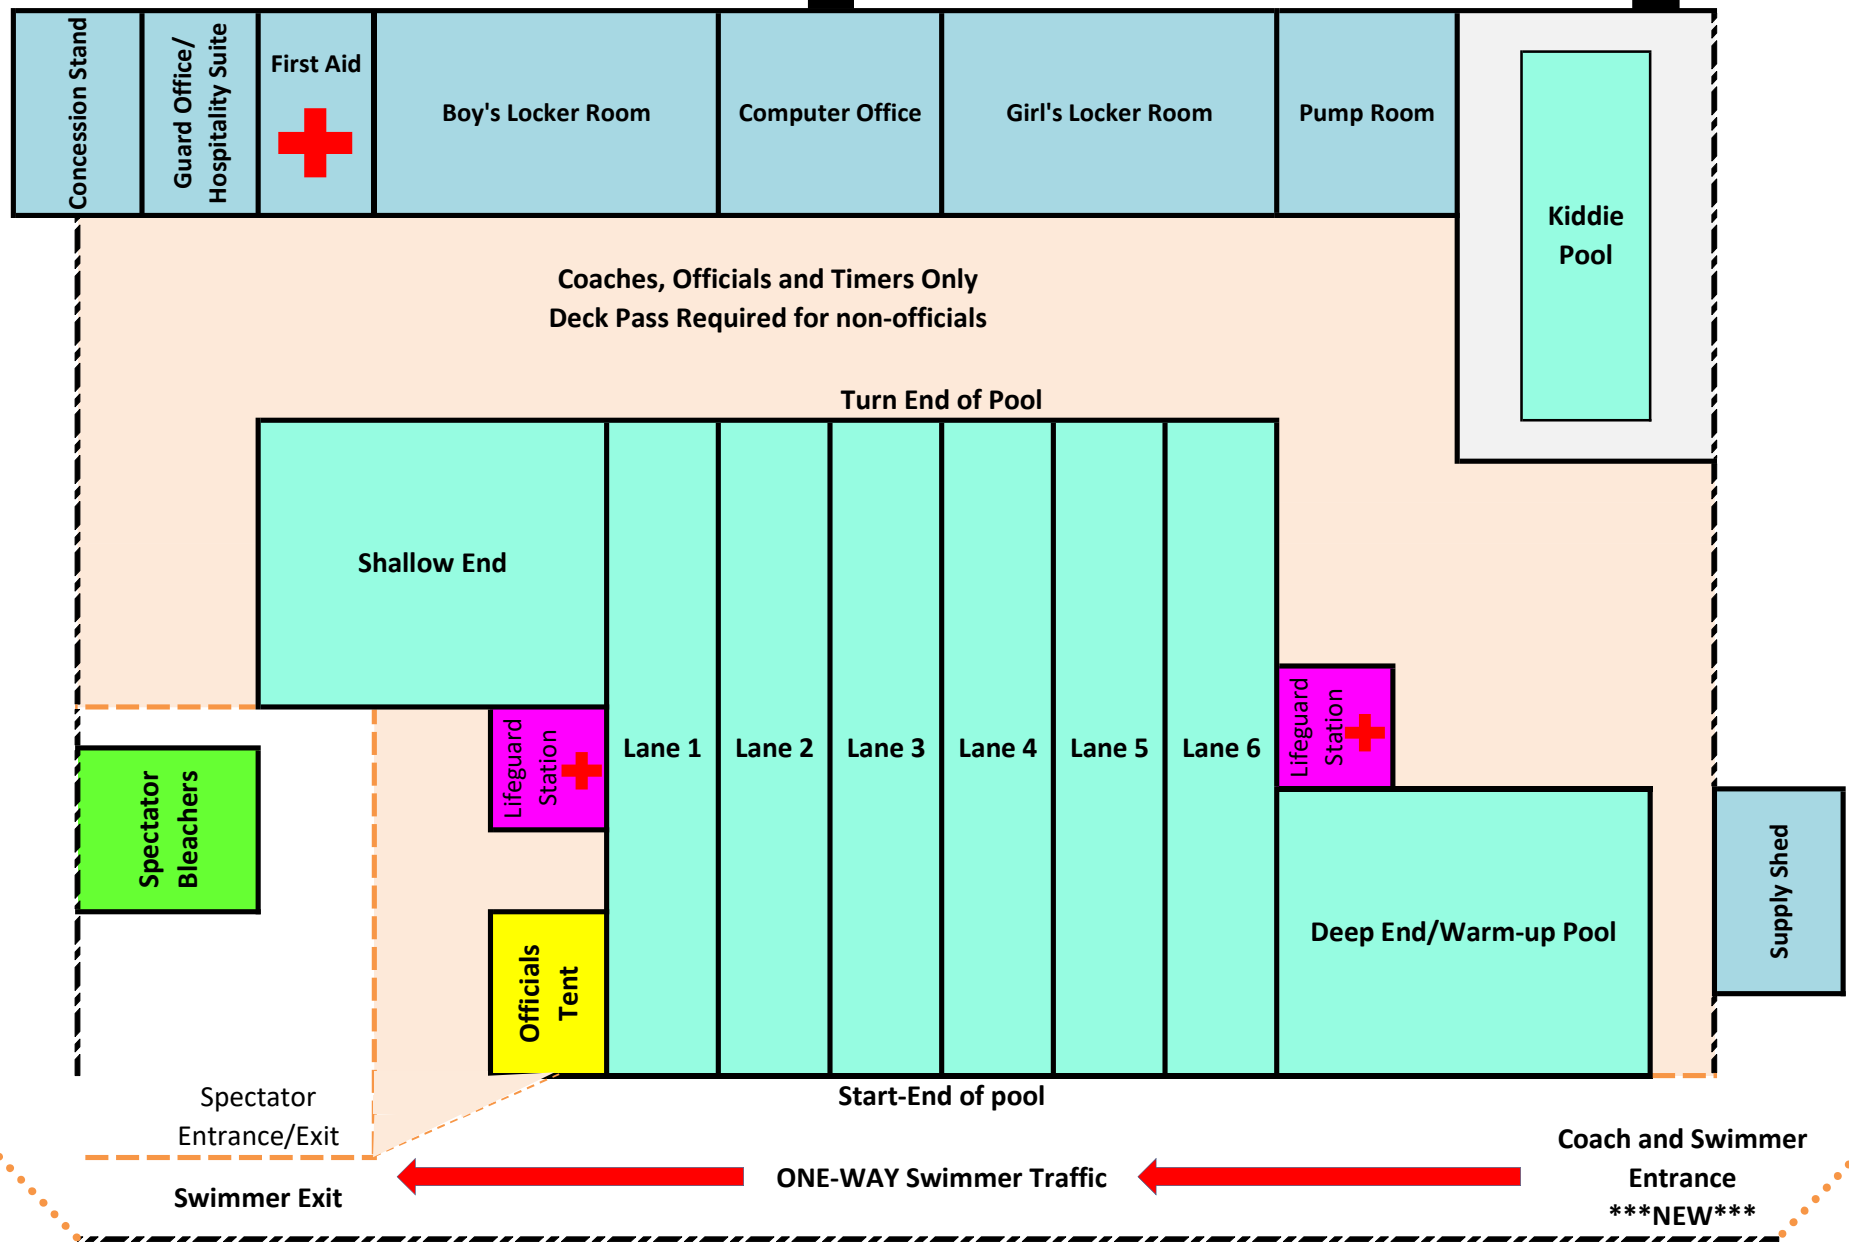

← To 127 Elm Street Parking

To 127 Elm Street Parking →

Coaches and swimmers will enter the pool deck through a new gate located at the back left side of the pool (nearest lane 6/deep end) and exit via the gate on the back right side of the pool (nearest lane 1/shallow end).